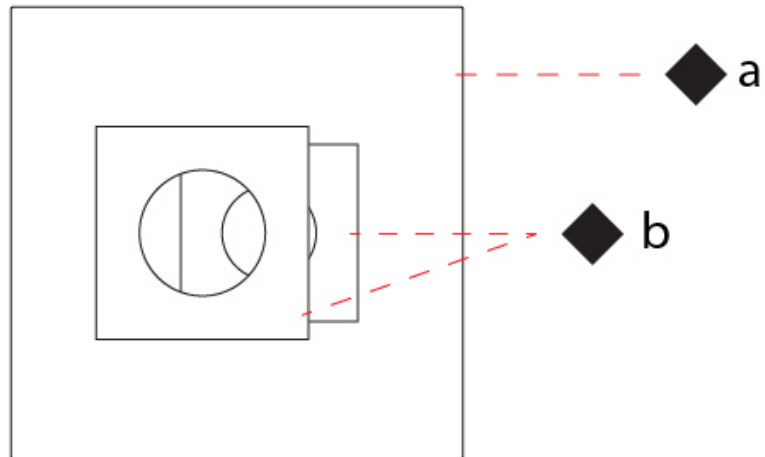

D42074-

PROJECT

TYPE

SPECIFIER

QUANTITY

DATE