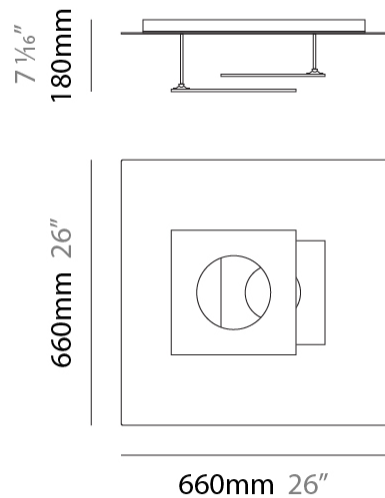

PETRA SURFACE

D42074- -

base number
Color   Finish
Temperature   Options

1. To build a product code in our configurator select the specify button on the base model # product page
2. To build a manual product code on this datasheet choose from the options listed below in blue font and add the suffix to the base model #

GENERAL

Series: Petra
Brand: Icone
Division: Design
Mounting Type: Surface
Mounting Location: Ceiling
Subcategory: Ambient

PHYSICAL

Shape: Square
Length (mm): 660
Length (in): 26
Width (mm): 660
Width (in): 26
Height (mm): 180
Height (in): 7 ¹/₁₆
Light Distribution: Indirect
Fixture Finish: ECO_SBR / ECO_WHI / ECR_BLK / ECR_SAL / ECR_SBR / EGL_BLK / EGL_RUS / EGL_WHI / ESI_SBR / SLA_SAL / WHI_RUS / WHI_SAL / WHI_WHI
Fixture Material: Aluminum

ELECTRICAL

Lamp Type: LED
Input Wattage (W): 48
Total Output Wattage (W): 42
Dimming: Non-Dimmable / 0-10V Dimming
Driver Included: Yes
Driver Location: Integrated
Driver Type: Constant Current - Universal
Driver Class: Class 2
Input Voltage (V): 120
Constant Current (MA): 700

LED

Color Temperature (°K): 2700 / 3000
Nominal Lumen (lm): 6295
CRI: >90 CRI
Lamp Life (hrs): 50000

OPTICAL

RATINGS AND CERTIFICATIONS

Certified By: Certified for North American Standards
IP rating: IP20

PROJECT
TYPE
SPECIFIER
QUANTITY
DATE